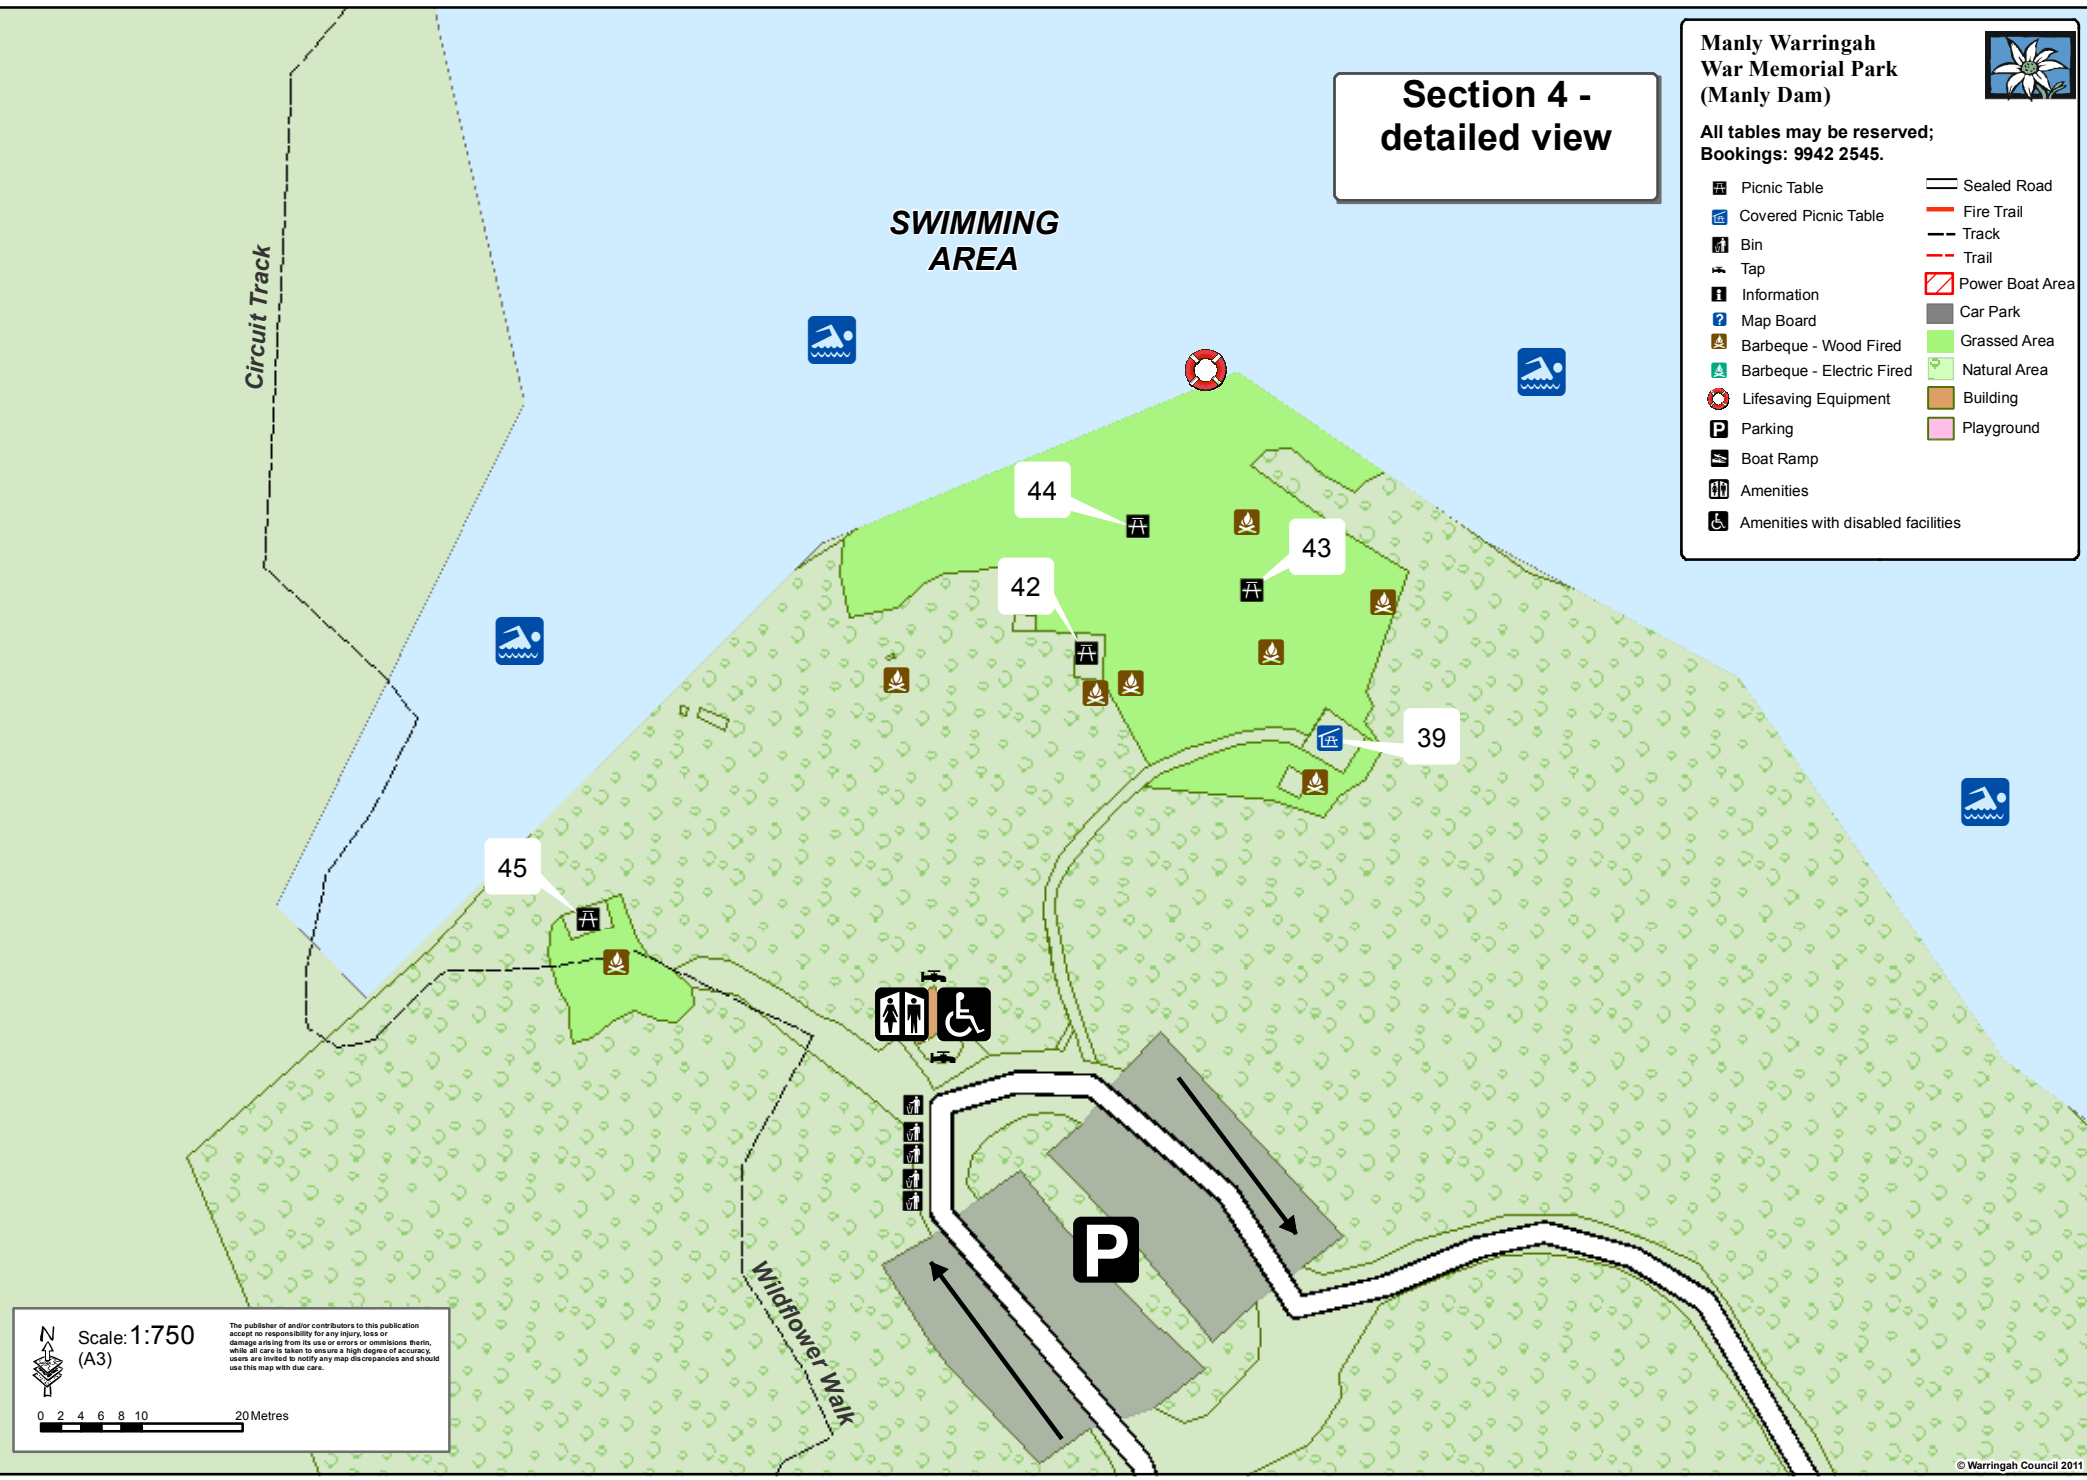

# Section 4 - detailed view

**Manly Warringah War Memorial Park (Manly Dam)**

All tables may be reserved;  
Bookings: 9942 2545.

Picnic Table	Sealed Road
Covered Picnic Table	Fire Trail
Bin	Track
Tap	Trail
Information	Power Boat Area
Map Board	Car Park
Barbeque - Wood Fired	Grassed Area
Barbeque - Electric Fired	Natural Area
Lifesaving Equipment	Building
Parking	Playground
Boat Ramp	
Amenities	
Amenities with disabled facilities	

Scale: 1:750 (A3)

The publisher and/or contributors to this publication accept no responsibility for any injury, loss or damage arising from the use or errors or omissions therein, while all care is taken to ensure a high degree of accuracy, users are invited to notify any map discrepancies and should use this map with due care.

0 2 4 6 8 10 20 Metres