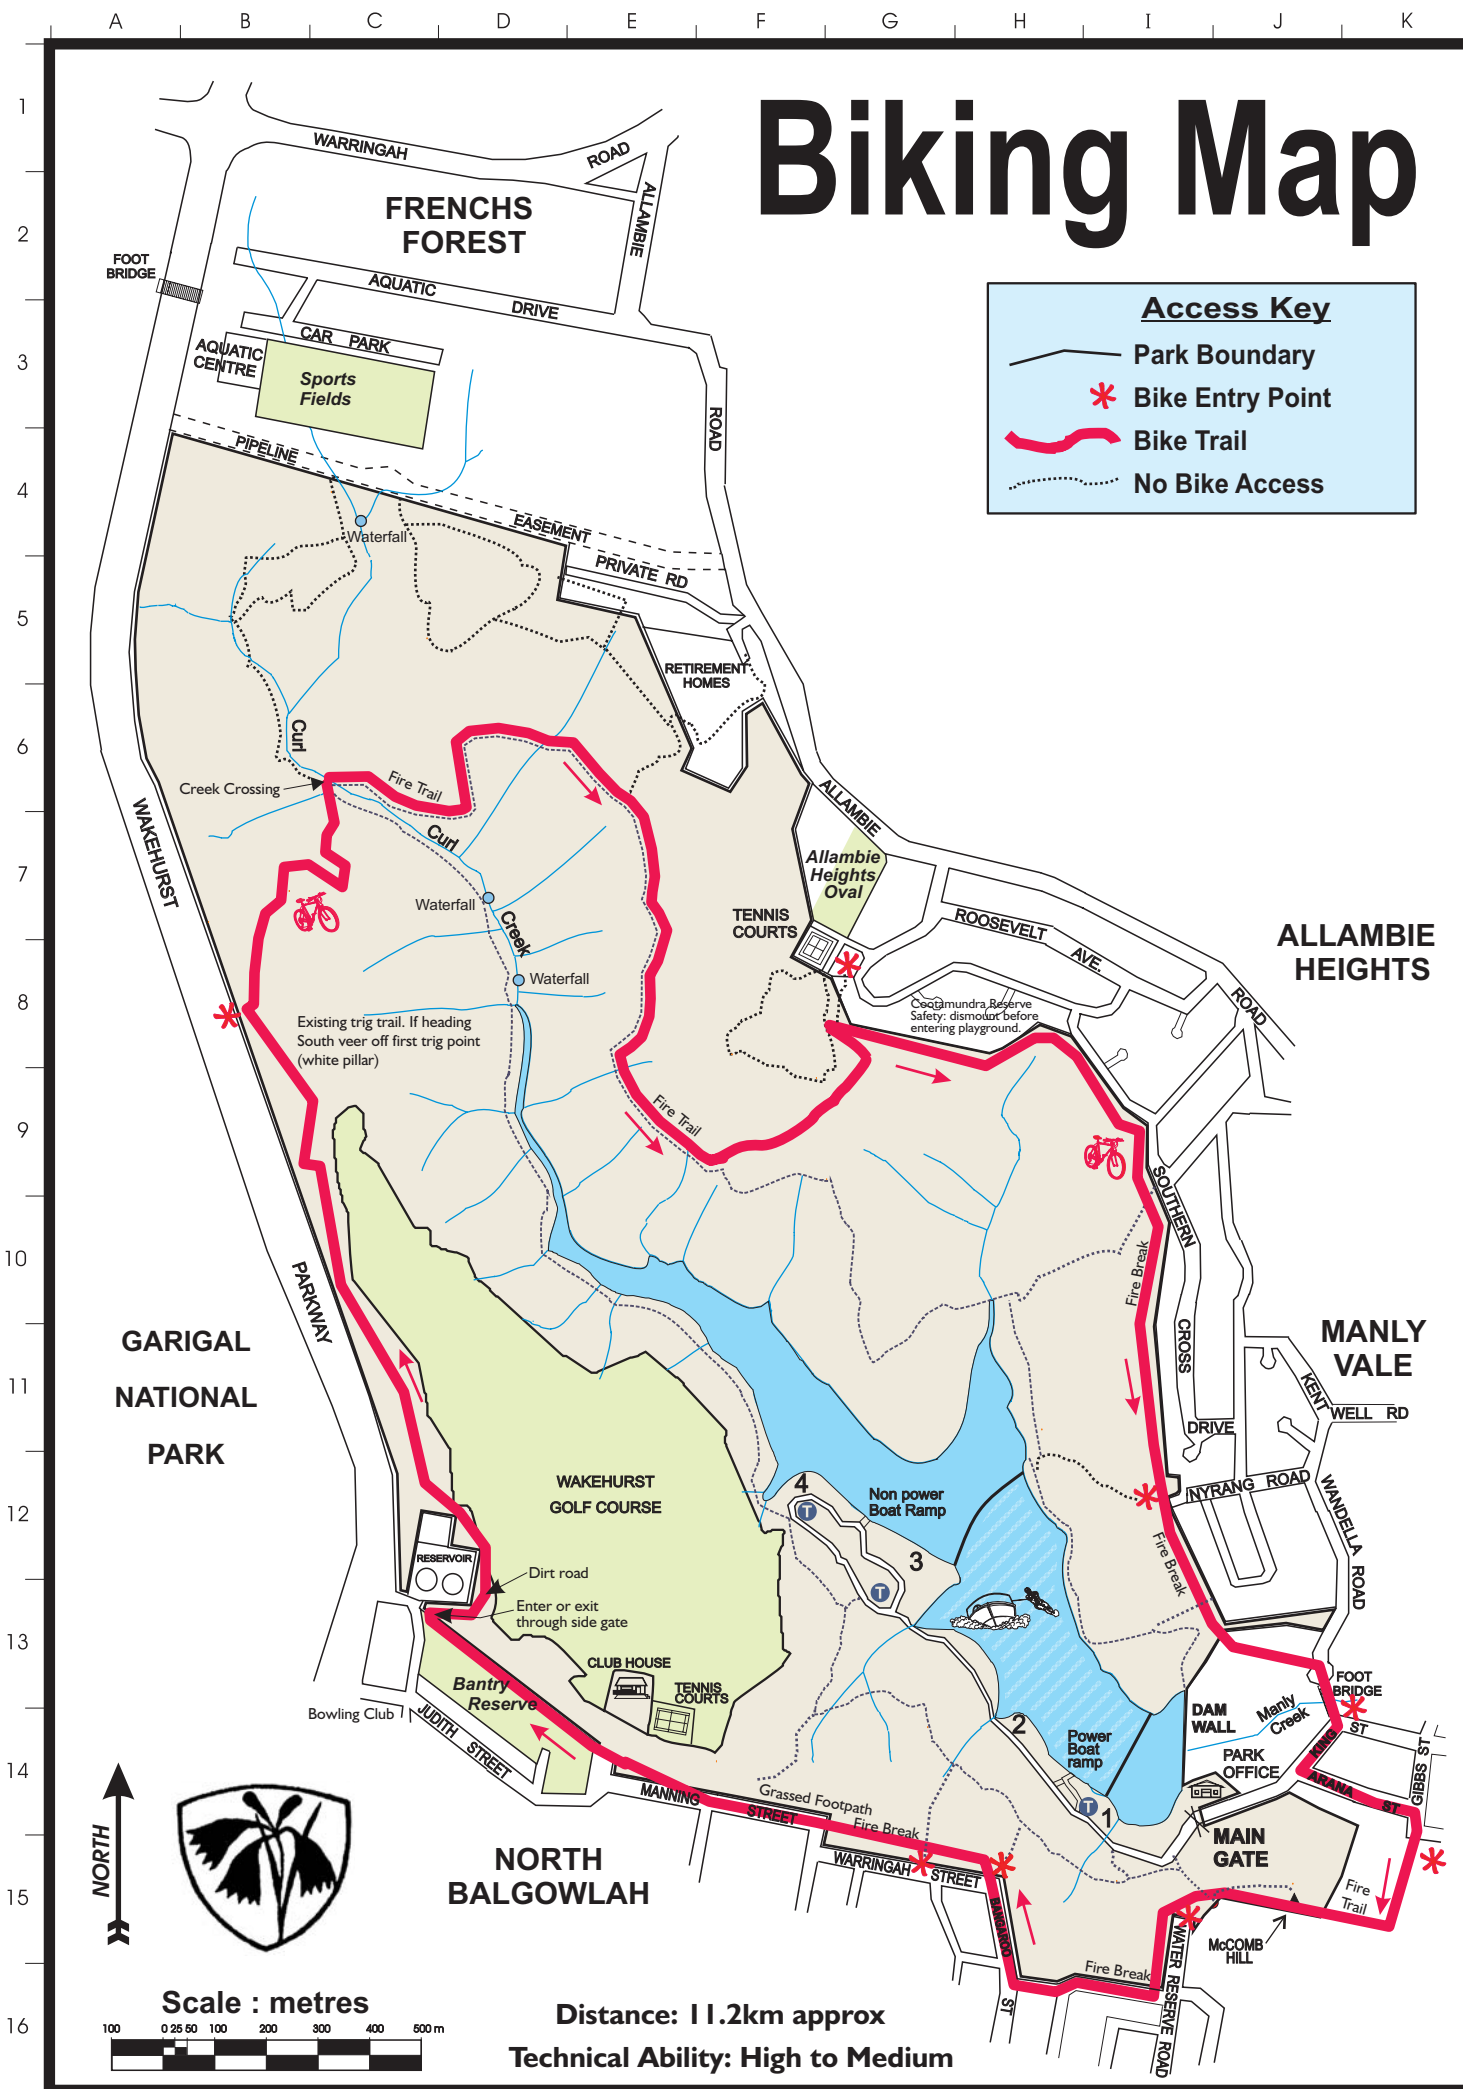

Biking Map

Access Key

- Park Boundary
- Bike Entry Point
- Bike Trail
- No Bike Access

Distance: 11.2km approx
 Technical Ability: High to Medium