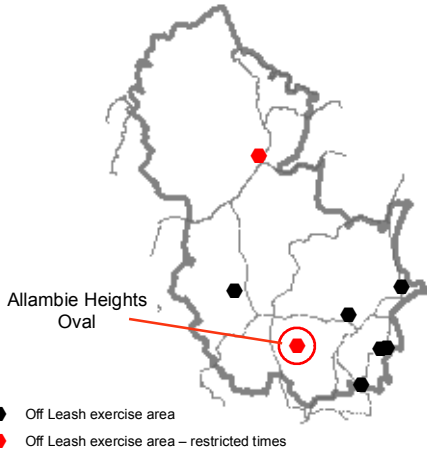

Overview - Off Leash Exercise Areas in Warringah LGA