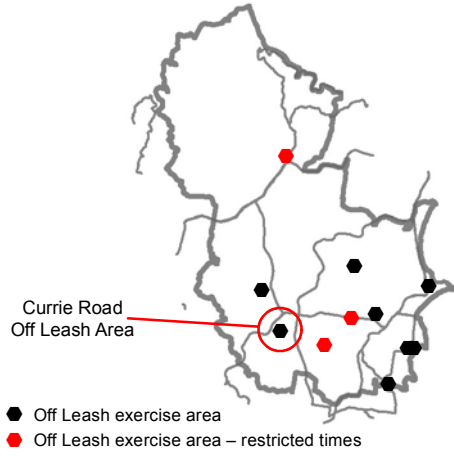

Overview - Off Leash Exercise Areas in Warringah LGA

Unleashed Dog Exercise Area Part of Forestville Park, Currie Rd, Forestville

- Garbage Bin
- Unleashed Dog Exercise Area
- Unleashed Dogs Prohibited
- Reserve Boundary

1:1,750