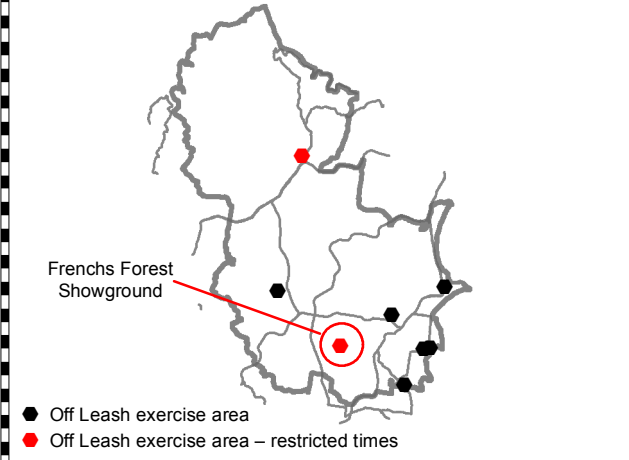

Overview - Off Leash Exercise Areas in Warringah LGA